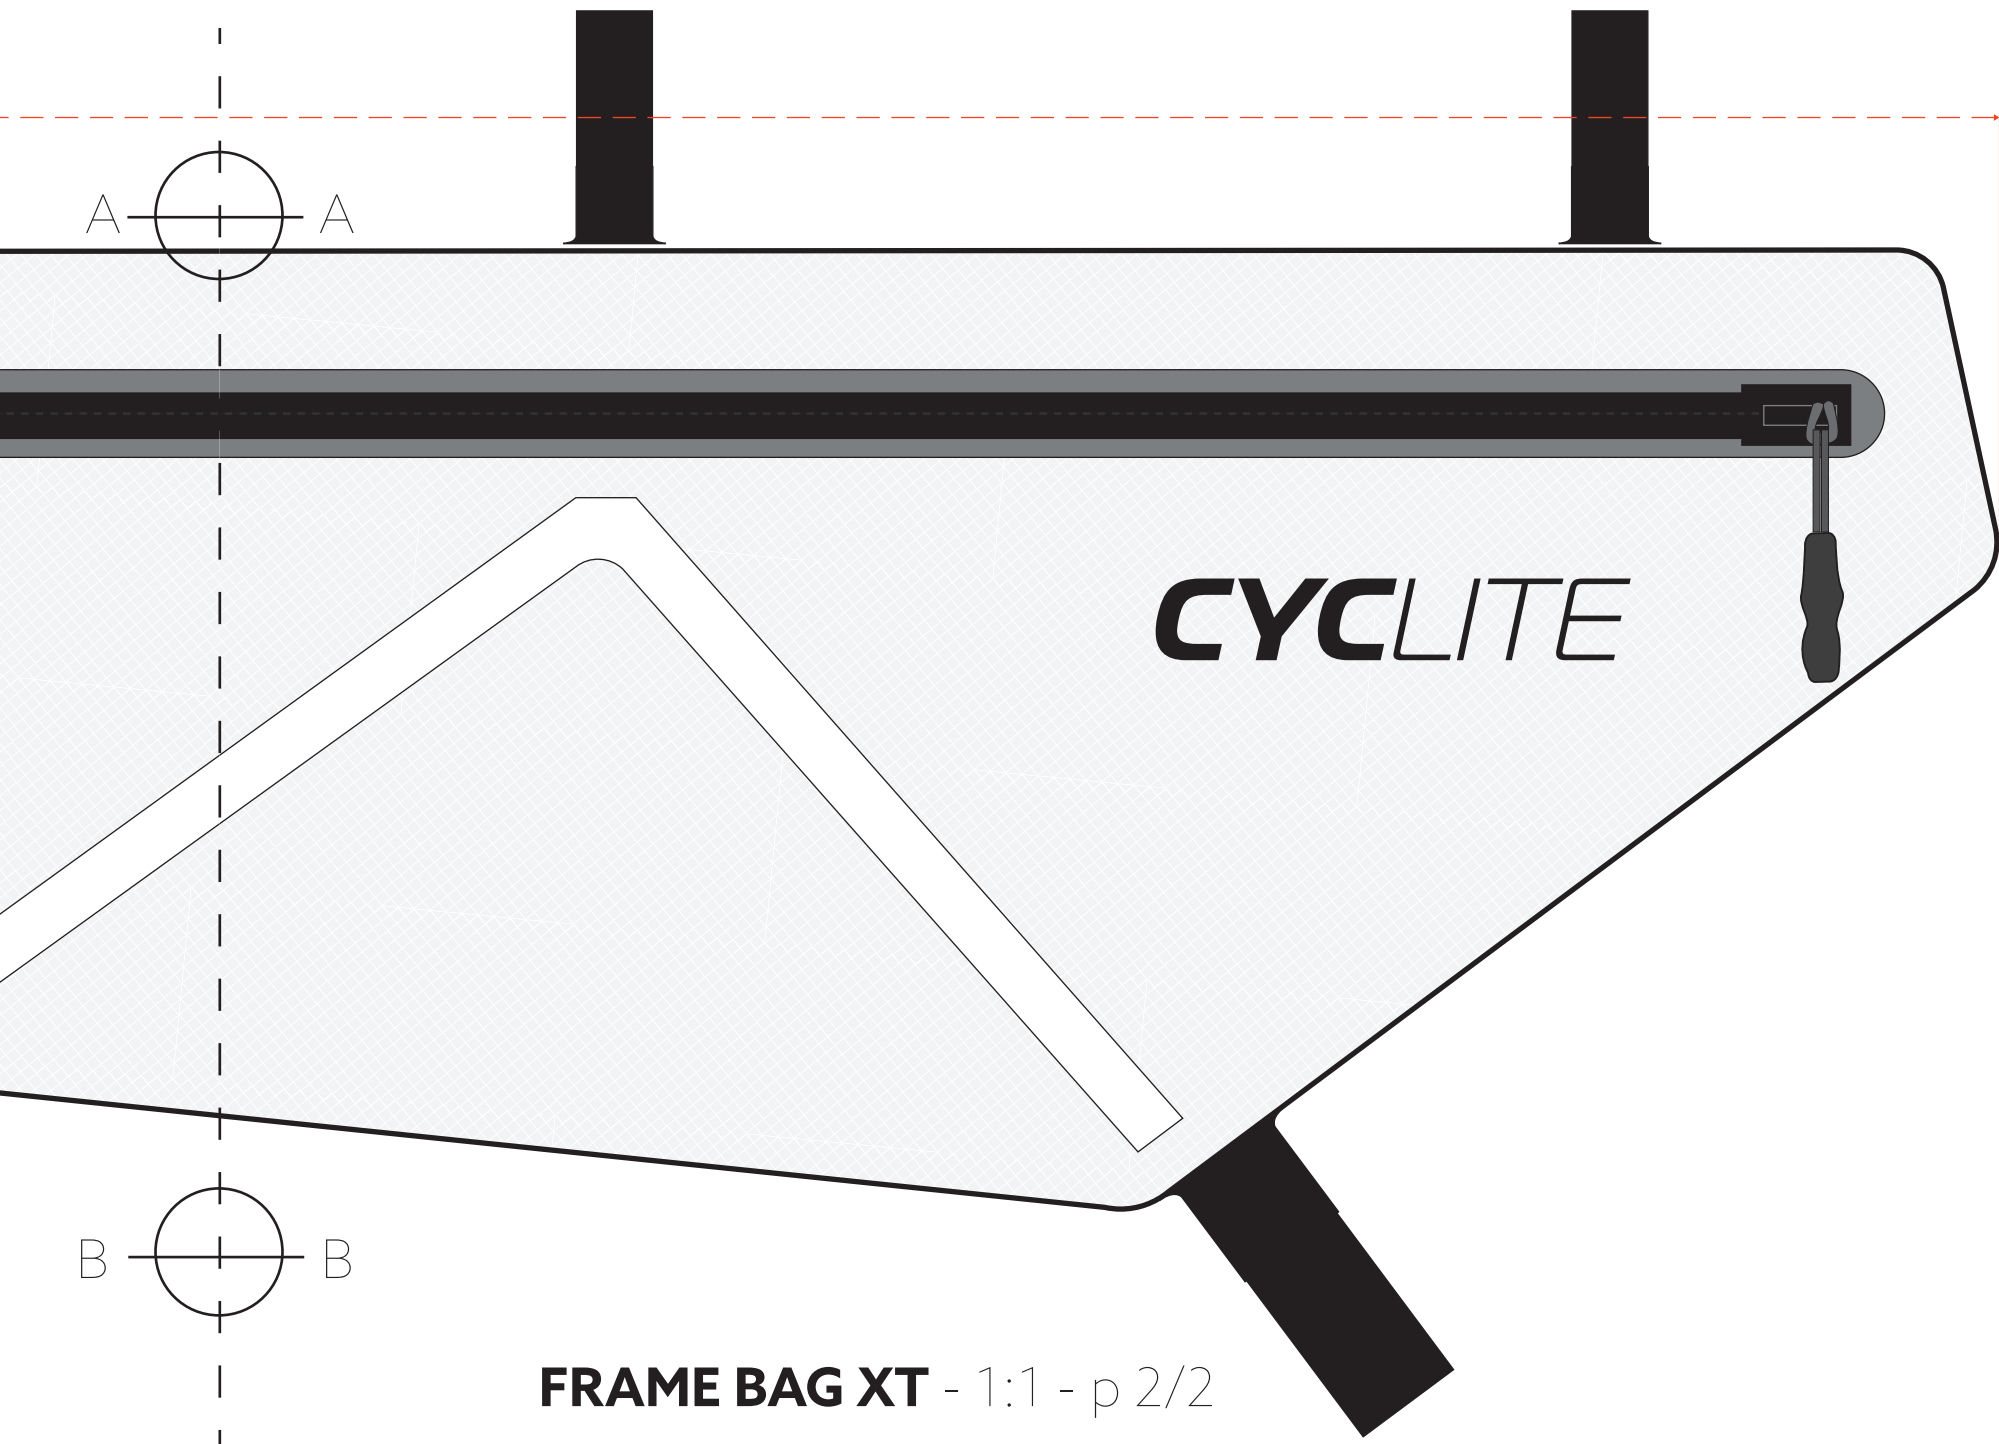

46 cm

A A

B B

**FRAME BAG XT** - 1:1 - p 1/2

For printout on A4 paper

**Note: don't scale!**

**FRAME BAG XT - 1:1 - p 2/2**