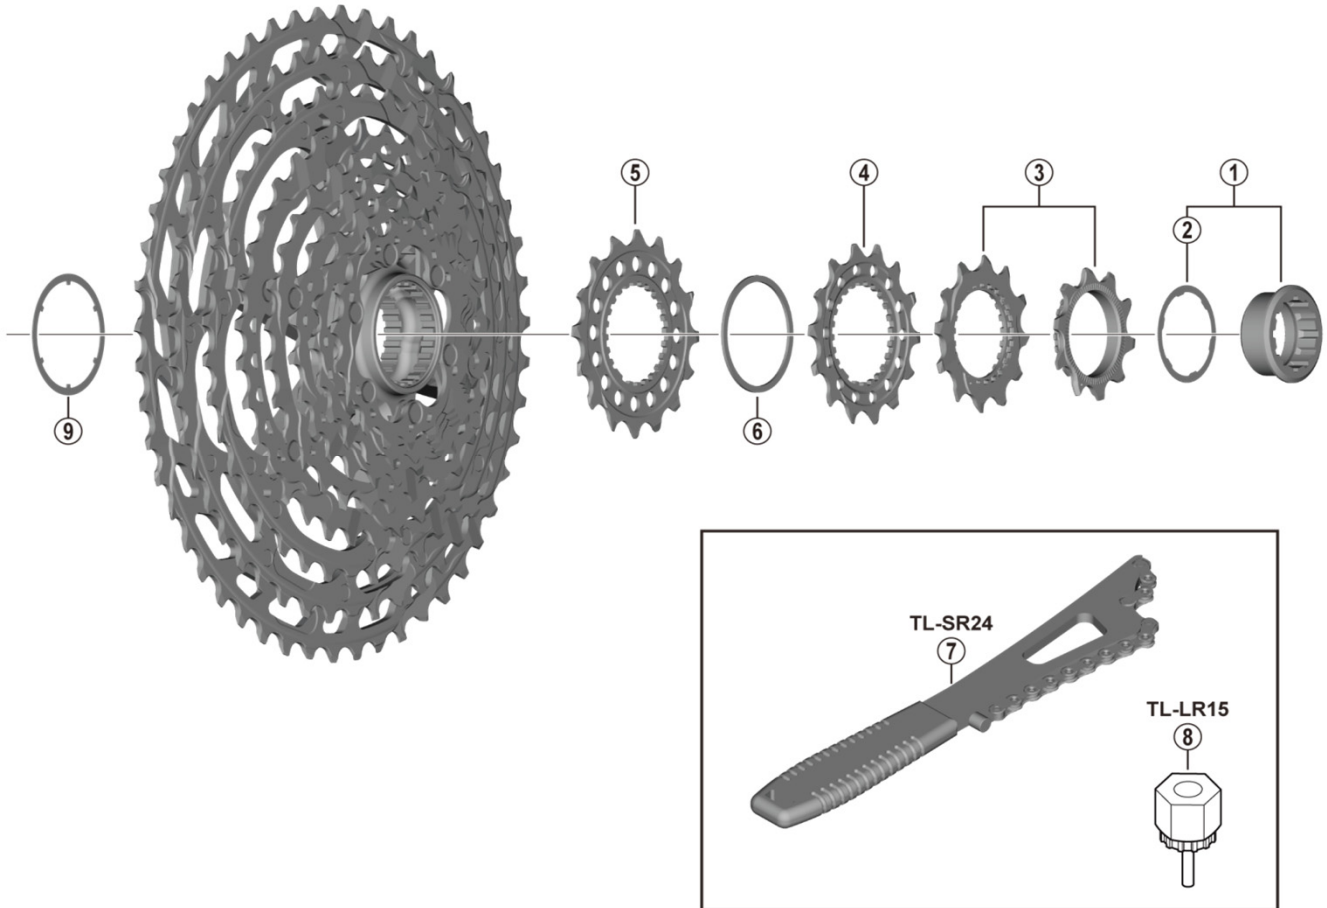

XTR Cassette Sprocket
CS-M9100-12 (12-speed)

- 10-45T sprocket teeth combination: 10-12-14-16-18-21-24-28-32-36-40-45T
- 10-51T sprocket teeth combination: 10-12-14-16-18-21-24-28-33-39-45-51T

ITEM NO.	SHIMANO CODE NO.	DESCRIPTION
1	Y1X498010	Lock ring and washer
2	Y1X400200	Lock ring washer
* 3	Y1X498030	Sprocket wheel 10T B and 12T D
4	Y1X414000	Sprocket wheel 14T C
5	Y1X416000	Sprocket wheel 16T C
6	Y1X400300	Spacer
7	Y13098730	TL-SR24 Sprocket remover
8	Y12009230	TL-LR15 Lock ring removal tool
9	Y1X401500	Low spacer